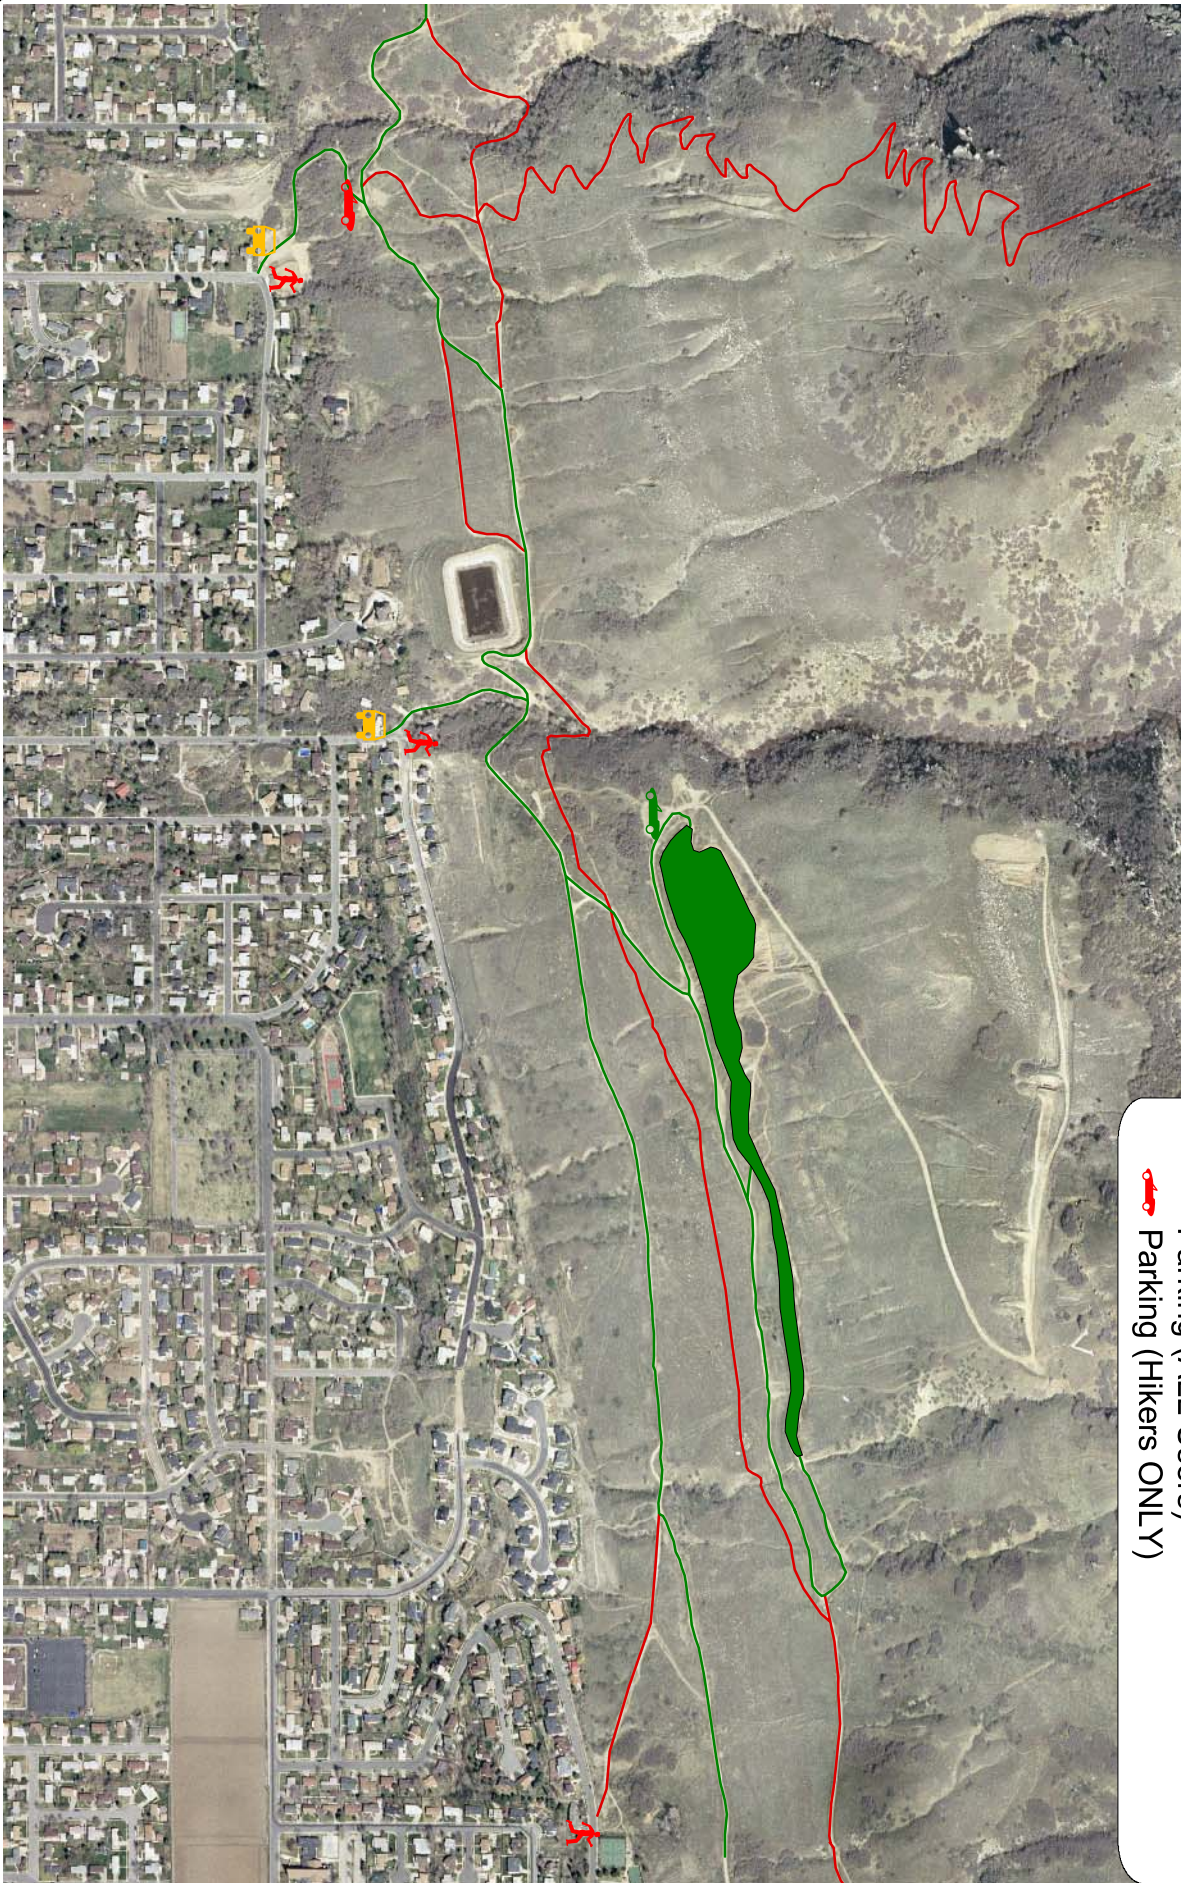

# Centerville City Trail System Map Hillside Area - South

## Trail System Key

-  All uses allowed
-  No motorized vehicles allowed on red trails
- Trail Access**
-  Pedestrian - Bicycle - Horses
-  Motorized Vehicles
-  Parking (ALL Users)
-  Parking (Hikers ONLY)